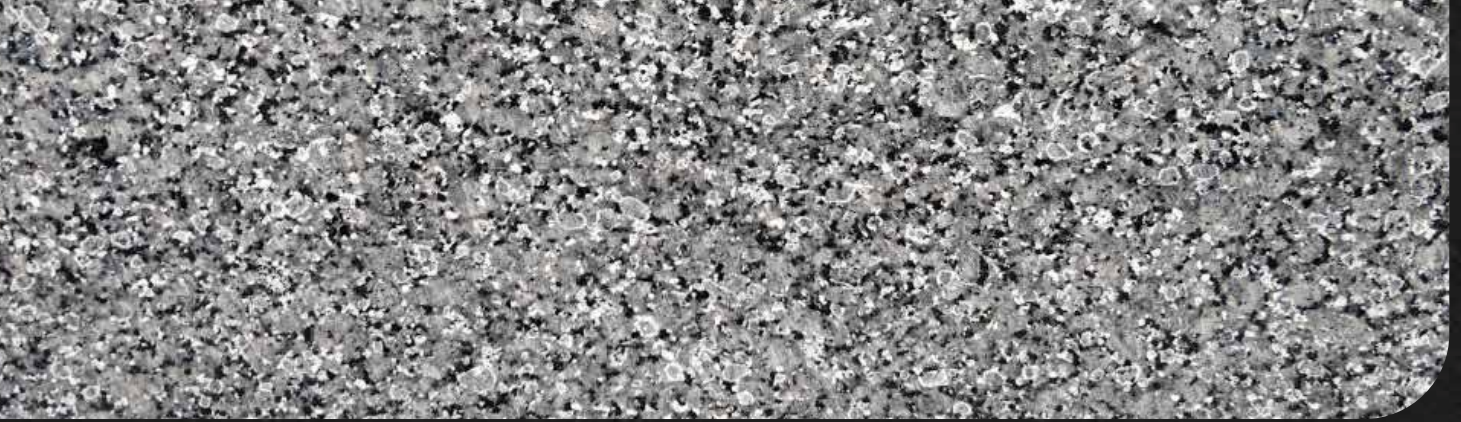

“ EXQUISITE GRANITE

CRYSTAL BLUE