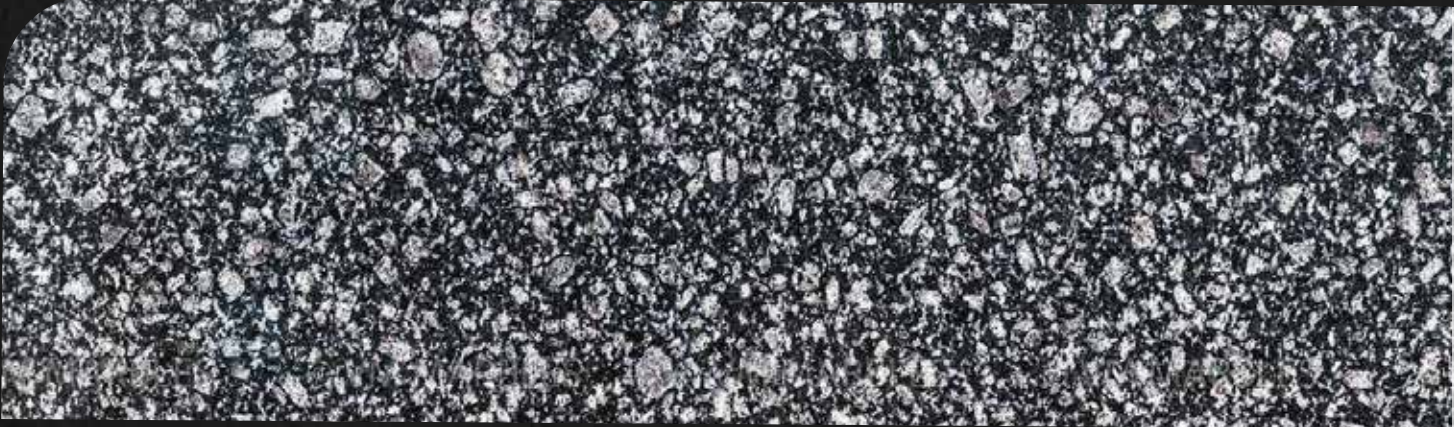

CRYSTAL BLACK